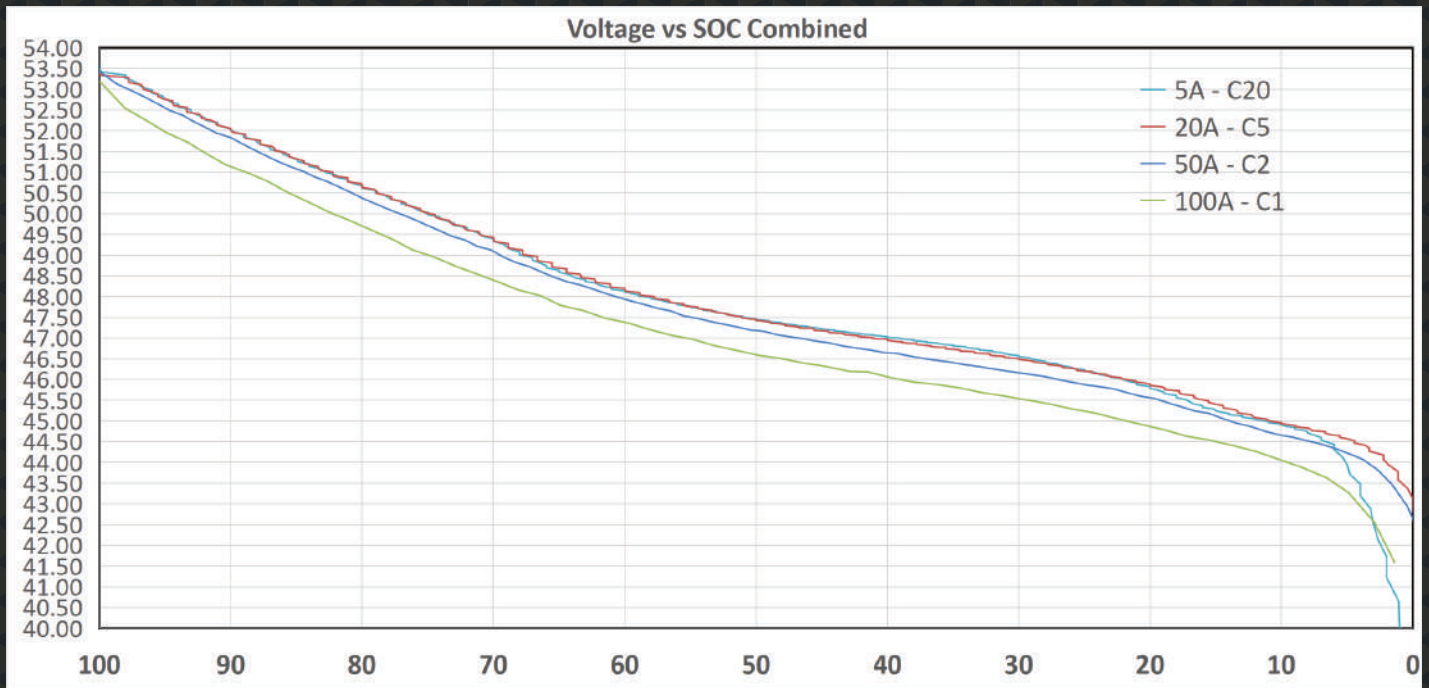

AM-2 DISCHARGE GRAPH

DOD AND CYCLE LIFE CURVE

APPROVED BATTERY

All products are manufactured to the following standards:

* Due to continuous product improvements, specifications are subject to change without further notice.