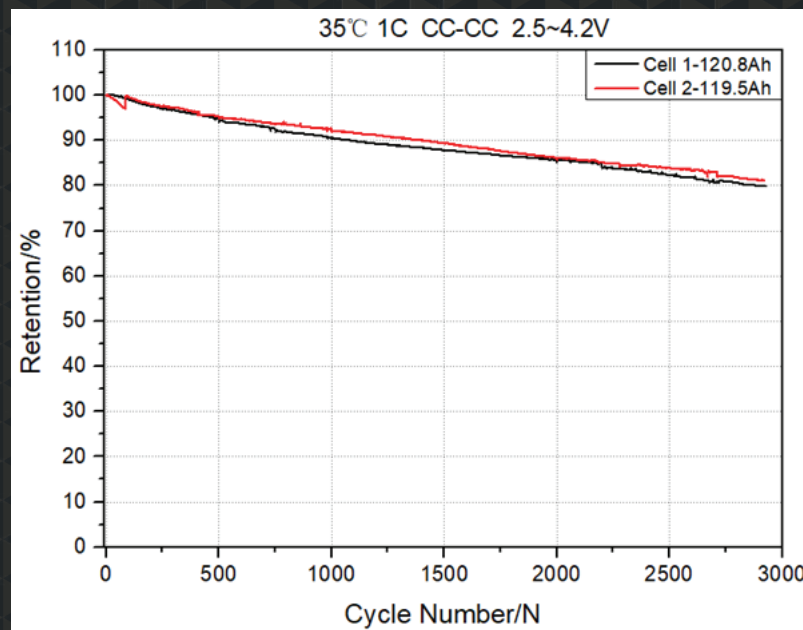

AM-2 DISCHARGE GRAPH

DOD AND CYCLE LIFE CURVE

APPROVED BATTERY

All products are manufactured to the following standards:

* Due to continuous product improvements, specifications are subject to change without further notice.