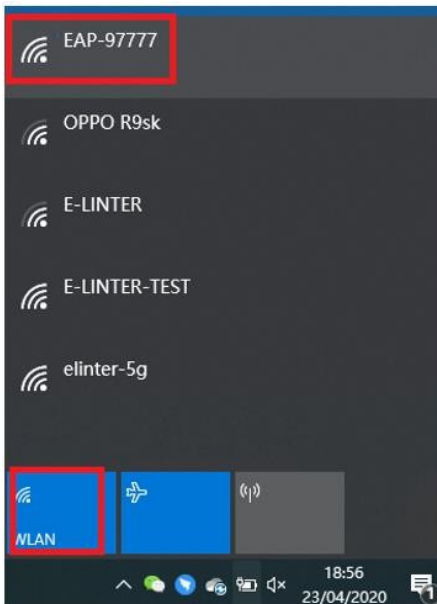

INDEX

1. <u>HOW TO CONFIGURE THE STICK LOGGER</u>	3
1.1. CONNECT TO THE WI-FI STICK HOT SPOT	3
1.2. LAUNCH THE BROWSER	3
1.3. GO TO THE URL BAR	4
1.4. SCAN THE LOCAL WI-FI HOT SPOT LIST	4
1.5. CONNECT TO THE ROUTER	5
1.6. CONFIRM THE CONFIGURATION	5

1. HOW TO CONFIGURE THE STICK LOGGER

1.1. Connect to the Wi-Fi Stick Hot Spot

Use the smartphone or PC to connect to the hot spot. The SSID is beginning with “EAP-*****”. “*****” are the five last numbers of the device's serial number. The password of the Wi-Fi hot spot is 12345678.

1.2. Launch the Browser

1.3. Go to the URL Bar

Type the address **10.10.10.1** into the address bar of the browser and push “Enter” to open the web page of the Wi-Fi stick.

1.4. Scan the Local Wi-Fi Hot Spot List