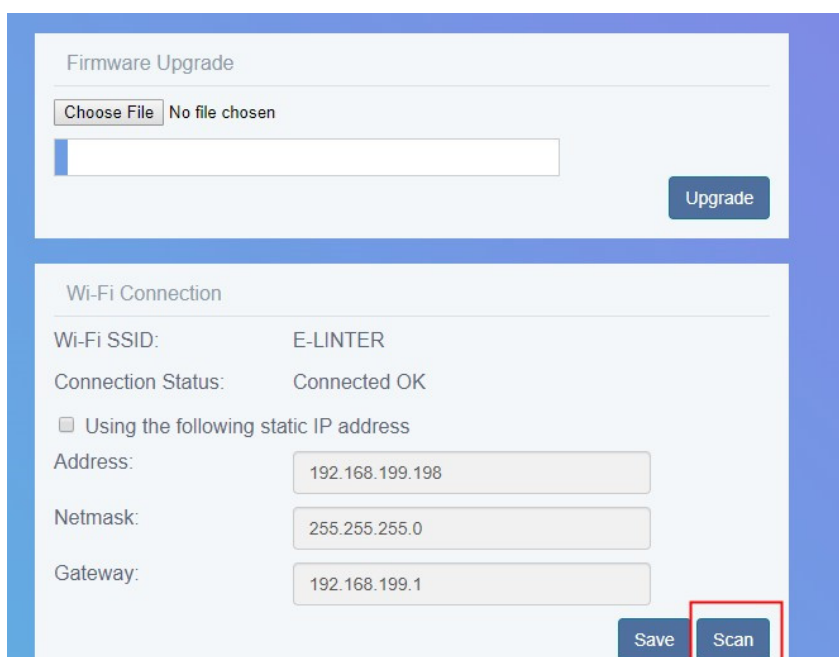

1. HOW TO CONFIGURE THE STICK LOGGER

1.1. Connect to the Wi-Fi Stick Hot Spot

Use the smartphone or PC to connect to the hot spot. The SSID is beginning with “EAP-*****”. “*****” are the five last numbers of the device's serial number. The password of the Wi-Fi hot spot is 12345678.

1.2. Launch the Browser

1.3. Go to the URL Bar

Type the address **10.10.10.1** into the address bar of the browser and push “Enter” to open the web page of the Wi-Fi stick.

1.4. Scan the Local Wi-Fi Hot Spot List

Click on “Scan” to scan the Wi-Fi list. After a few seconds, the list will display on the web page as follows:

1.5. Connect to the Router

Select the router, and input the password of the router as follows: