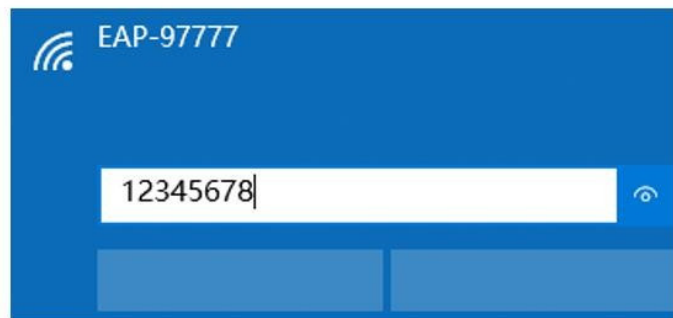

1. HOW TO CONFIGURE THE STICK LOGGER

1.1. Connect to the Wi-Fi Stick Hot Spot

Use the smartphone or PC to connect to the hot spot. The SSID is beginning with “EAP-*****”. “*****” are the five last numbers of the device's serial number. The password of the Wi-Fi hot spot is 12345678.