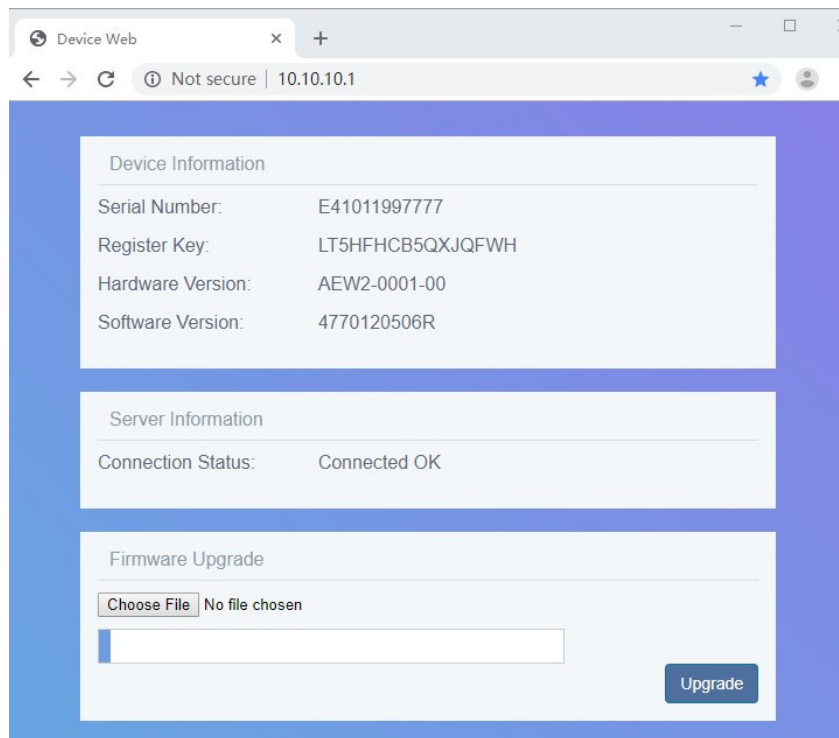

INDEX

1. <u>HOW TO CONFIGURE THE STICK LOGGER</u>	3
1.1. CONNECT TO THE WI-FI STICK HOT SPOT	3
1.2. LAUNCH THE BROWSER	3
1.3. GO TO THE URL BAR	4
1.4. SCAN THE LOCAL WI-FI HOT SPOT LIST	4
1.5. CONNECT TO THE ROUTER	5
1.6. CONFIRM THE CONFIGURATION	5

1. HOW TO CONFIGURE THE STICK LOGGER

1.1. Connect to the Wi-Fi Stick Hot Spot

Use the smartphone or PC to connect to the hot spot. The SSID is beginning with “EAP-*****”. “*****” are the five last numbers of the device's serial number. The password of the Wi-Fi hot spot is 12345678.

1.2. Launch the Browser

1.3. Go to the URL Bar

Type the address **10.10.10.1** into the address bar of the browser and push “Enter” to open the web page of the Wi-Fi stick.

1.4. Scan the Local Wi-Fi Hot Spot List

Click on “Scan” to scan the Wi-Fi list. After a few seconds, the list will display on the web page as follows:

1.5. Connect to the Router

Select the router, and input the password of the router as follows: