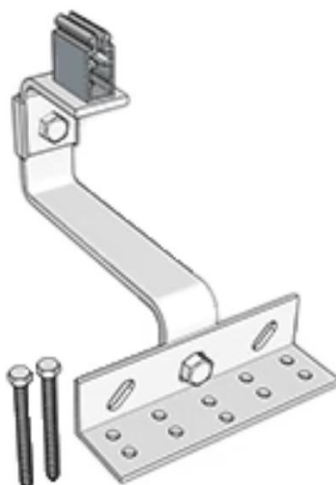

KDS-TILE-P

Item Code:	KDS-TILE-P
Series Name:	ALU SERIES
Item Description:	TILE ROOF HOOK
Weight:	270g
Material Specification:	ALUMINIUM
Penetrating/Non-Penetrating:	PENETRATING
Product Guarantee:	10 YEARS
Included Components:	KDS-PC30, ZP-SCREW-TPS-6.35X60
Panel Orientation:	PORTRAIT/LANDSCAPE
Additional Items Needed:	KDS-RAIL; KDS-MC30-40P; KDS-EC30-40P
Tooling Required:	13mm SPANNER; 10mm NUT SETTER, 6mm LLEN KEY

PV Module Compatibility

PV Module Thickness:	30mm-40mm
PV Module Size:	Unlimited
PV Module Type:	Alu Framed PV Modules