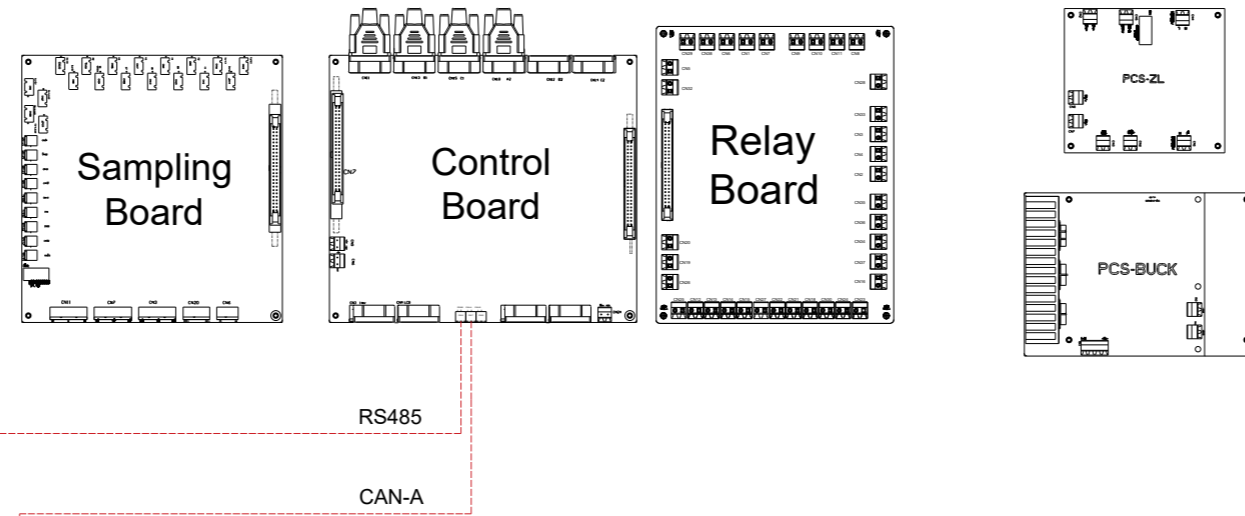

Ethernet

RJ45

EnerLog

RS485

HPS100 TO HPS150

RS485

CAN-A

CAN

TITLE	HPS100-150 ALONE WITH GRID SYSTEM
DRAWN TIME	07/11/2023
PAPER SIZE	A2
COMPANY	ATESS POWER TECHNOLOGY