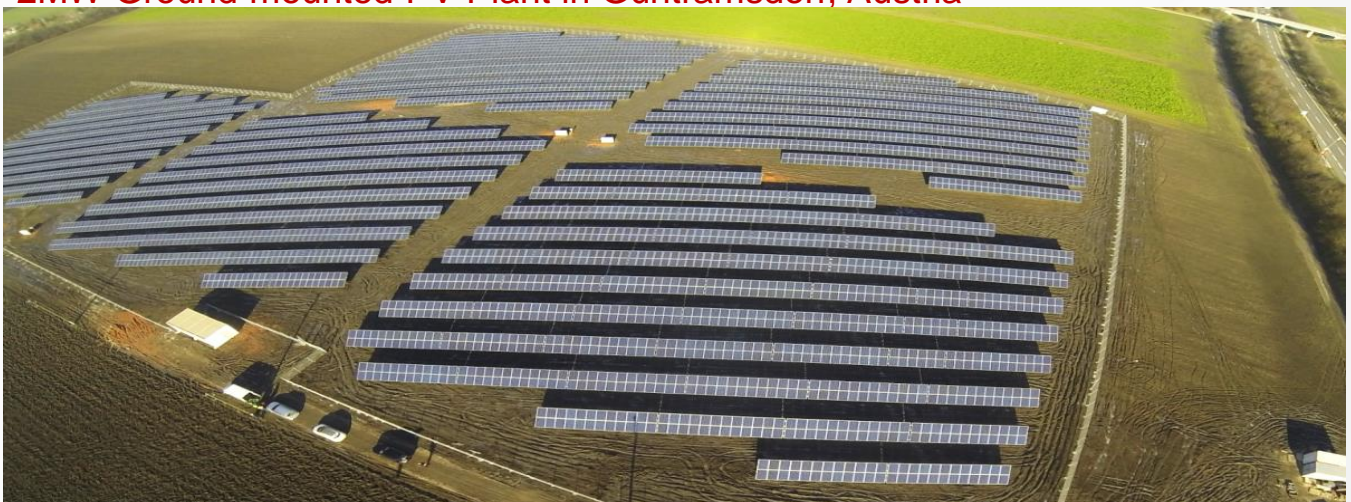

2MW Ground-mounted PV Plant in Guntramsdorf, Austria